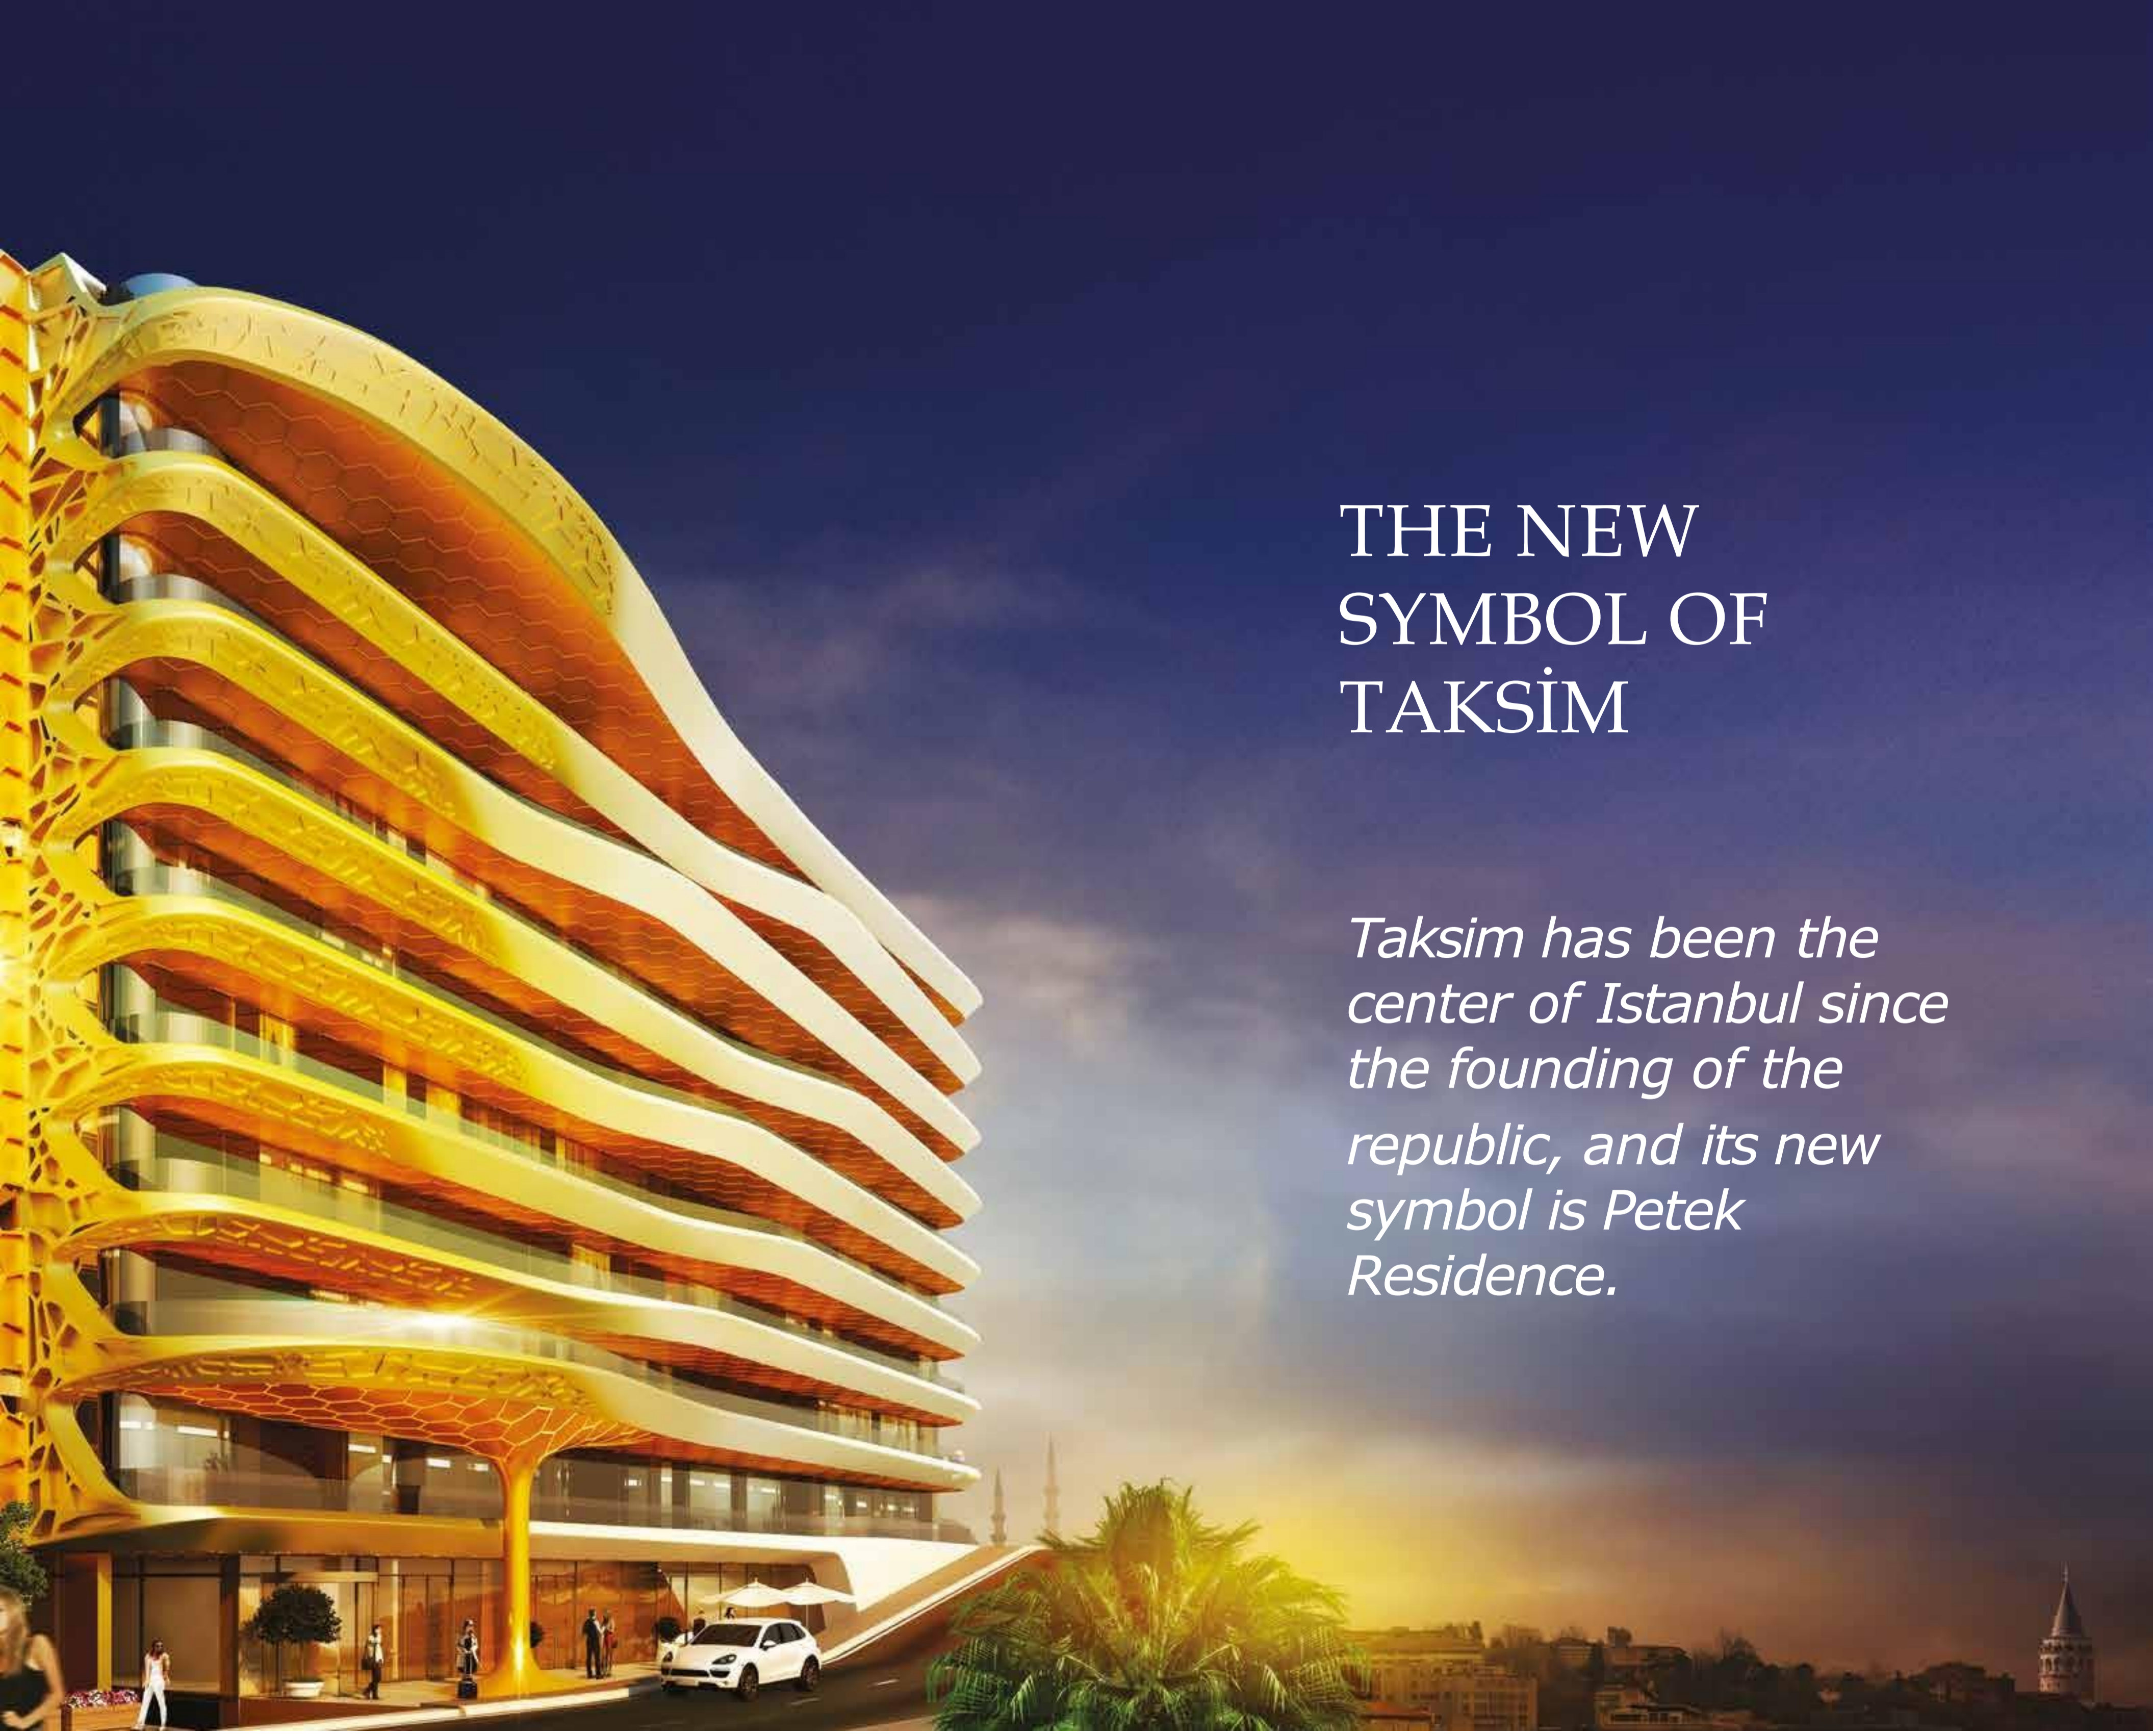

TAKSİM

P E T E K

RESIDENCE

DAP

YAPI

DOĞRU ALANDA PROJELER

THE NEW SYMBOL OF TAKSİM

Taksim has been the center of Istanbul since the founding of the republic, and its new symbol is Petek Residence.

A WORLD OF LIMITLESS LUXURY

Petek Residence is an innovative work of architecture offering a beautiful panoramic view of all of Istanbul. Residents can take full advantage of the view with wide terraces on the upper floors, expansive windows, and an architectural approach emphasizing spaciousness. What's more, the smart building system includes technological supplies.

**ADMIRE ISTANBUL'S BEAUTY LIKE A PAINTING
EVERY MORNING AND EVENING**

*Promising to be the city's new hotspot, the Taksim Petek Residence will offer
1+1, 2+1 unit 3+1 layouts as well as offices and shops.*